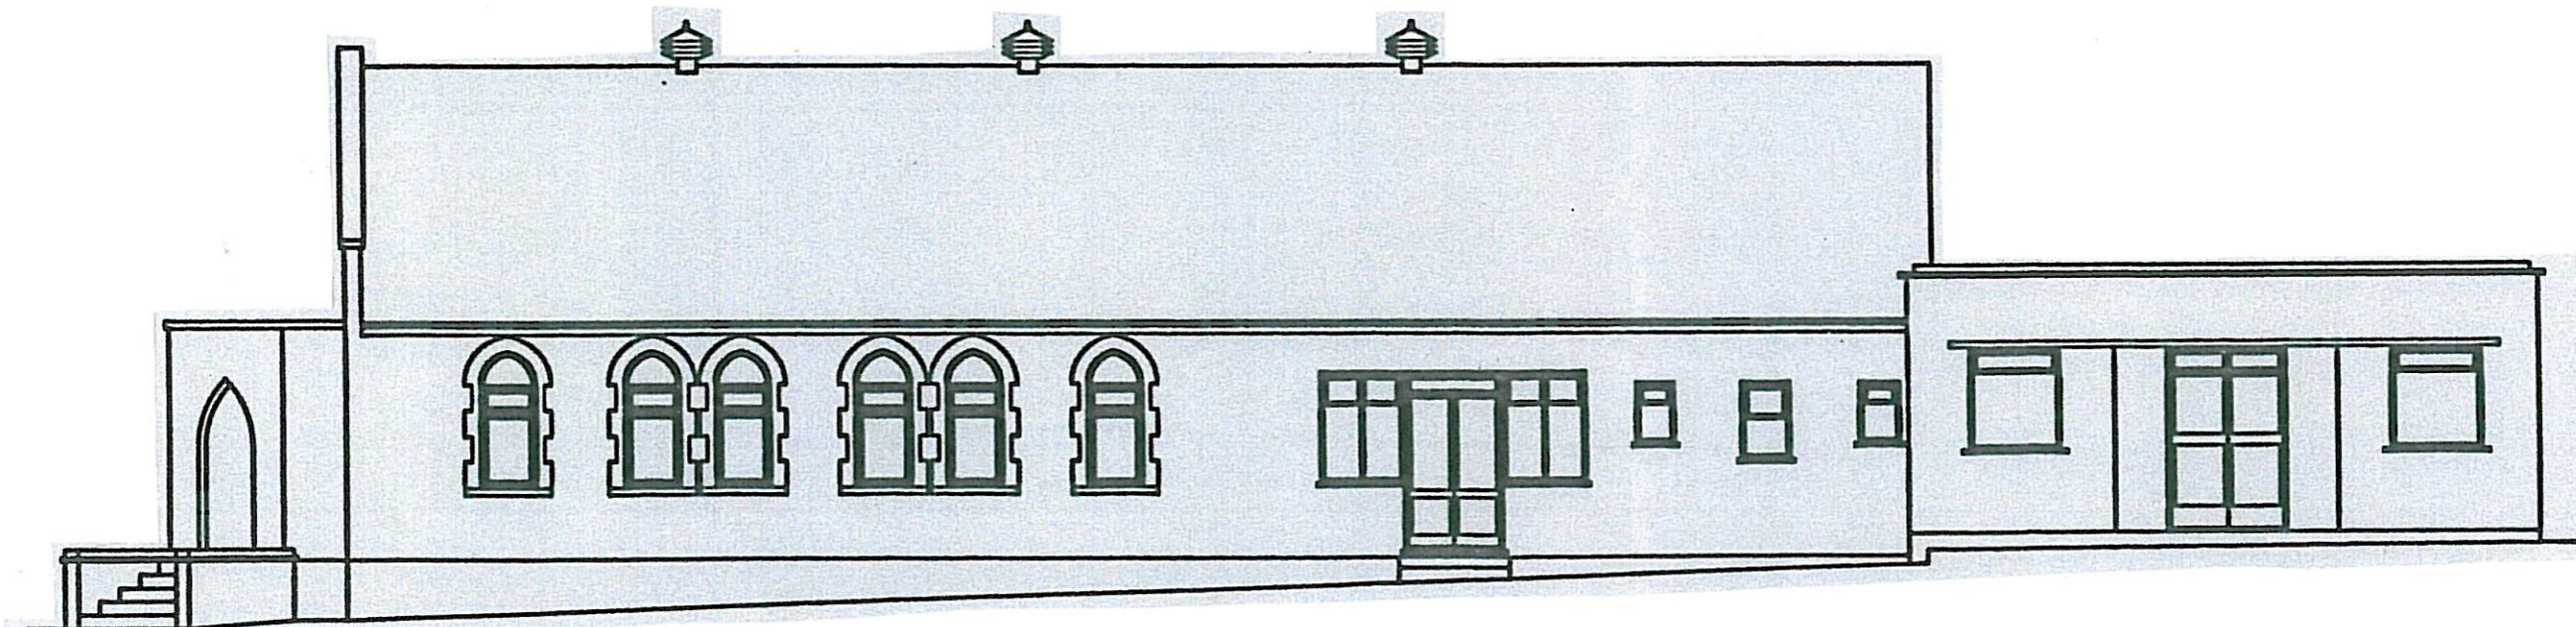

**FRONT ELEVATION**

**REAR ELEVATION**

**SIDE ELEVATION**

Project:  
**Proposed Development**  
 ERC Church  
 Rayleigh Road  
 Leigh on Sea  
 Drawing title:  
 Existing Elevations

  
**THIRD DIMENSION**  
 architectural + interior design  
 AVIATION WAY, SOUTHEND-ON-SEA, ESSEX, S52 6UN  
 T:01702 543354 F:01702546654  
 info@thirdimension.org www.thirdimension.org

Client:  
 Mr P Lehman  
 Scale: 1:100@ A3  
 Date: Dec'16  
 DWG No. **201**  
 Project No. 644  
 1:100 SCALE BAR  
 0 1 2 3 4M