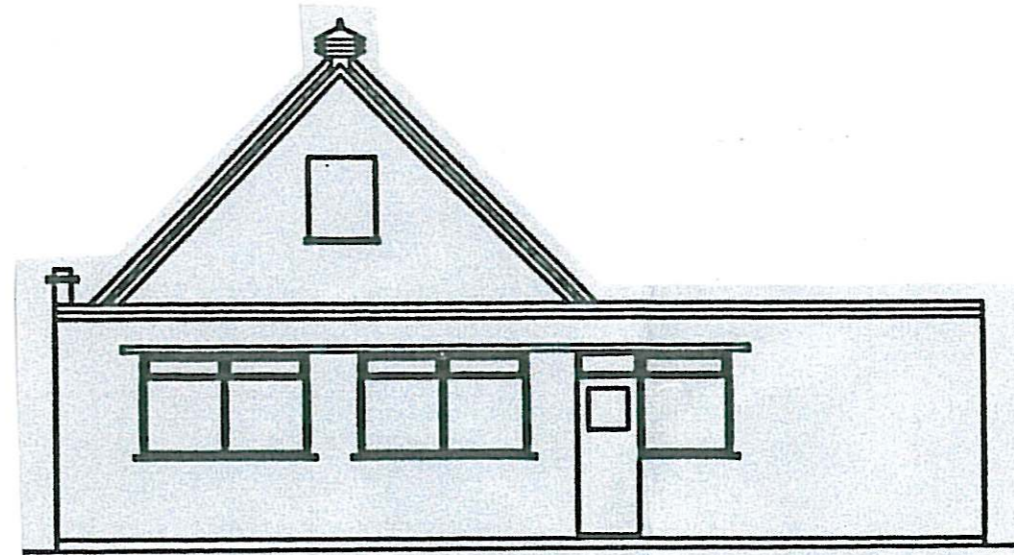

**FRONT ELEVATION**

**REAR ELEVATION**

**SIDE ELEVATION**

Project:  
**Proposed Development**  
 ERC Church  
 Rayleigh Road  
 Leigh on Sea  
 Drawing title:  
 Existing Elevations

  
**THIRD DIMENSION**  
 architectural + interior design  
 AVIATION WAY, SOUTHEND-ON-SEA, ESSEX, S52 6UN  
 T:01702 543354 F:01702546654  
 info@thirdimension.org www.thirdimension.org

Client:  
 Mr P Lehman  
 Scale: 1:100@ A3  
 Date: Dec'16  
 DWG No. **201**  
 Project No. 644  
 1:100 SCALE BAR  
 0 1 2 3 4M